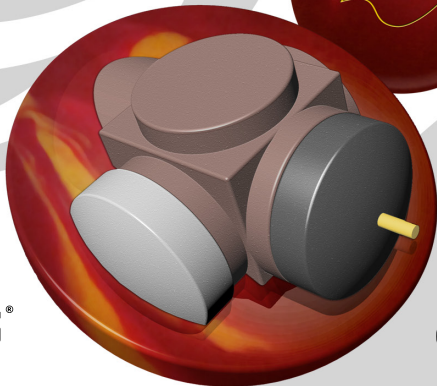

www.BowlGenesis.com

Extended
up to
3 Year
limited
Warranty

\$888.88

GENESIS[®]
Bowl Your Game™

GENESIS® Ignitor Thrust™

We've taking things up a notch by taking the asymmetric **Power Cube™ CE** core from the **Ignitor Blast™** and lowering the Rg for an earlier motion. Then we matched it up with a stronger **Endura-Tac™ Solid** reactive cover and gave it an aggressively prepped finish that provides a smooth launch through the heads, then turns up the heat through impact!

Ball Motion - The surface prep of the **Endura-Tac™ Solid** cover was matched up with the controlled energy of the core to get the ball into an earlier roll, then create an angle through the pins so strong that we had to call it **Thrust™!**

Weight	16#	15#	14#	13#
Rg Min.	2.53	2.55	2.61	2.65
Rg Diff.	0.056	0.052	0.050	0.040
MB Diff.	0.011	0.012	0.012	0.013

COLOR(S): Burnt Red / Warm Yellow
FACTORY FINISH: 500 / 4000
DUROMETER: 74-76 Rex D-scale
FLARE POTENTIAL: 6"+ (High)
AVAILABLE WEIGHTS: 13-16 lbs.