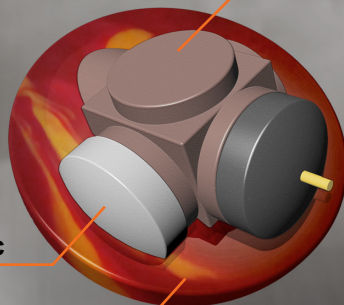

All Systems Go... Initiate Launch Sequence

Multi Density

Med Rg Asymmetric

Aggressive Solid Cover

The Most Full Throttle Ignitor™ Yet!

The biggest hooking Ignitor™ thus far comes equipped with a lower Rg for earlier mid-lane roll, then hits the throttle through the pins with an aggressively prepped solid cover.