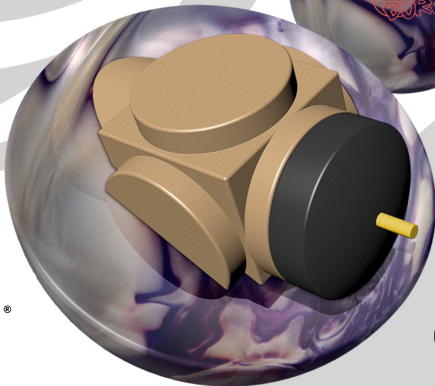

www.BowlGenesis.com

Extended
up to
3 Year
limited
Warranty

\$888.88

GENESIS[®]
Bowl Your Game™

GENESIS® Ignitor™ Burn

The driving force behind the Ignitor™ Burn is its Afterburn™ Pearl Reactive coverstock that's been formulated to get you through the burn, and still make the turn. Fan those flames even further with the symmetrical Power Cube™ CR (Controlled Rotation) core, and you've got the ultimate skid-flip ball that will leave you standing tall when the smoke clears.

Ball Motion - The core / cover combination of the Ignitor™ Burn brings the heat with a well defined skid-flip shape. You will notice effortless skid until late in the mid-lane, then a very angular move that starts at the break point and does not stop until it smokes through the pins.

Weight	16#	15#	14#	13#
Rg Min.	2.55	2.59	2.63	2.68
Rg Diff.	0.036	0.031	0.026	0.020
MB Diff.	n/a	n/a	n/a	n/a

COLOR(S): Smoke / Purple
FACTORY FINISH: 1000 / Polish
DUROMETER: 76-78 Rex D-scale
FLARE POTENTIAL: 2-4" (low to med)
AVAILABLE WEIGHTS: 13-16 lbs.